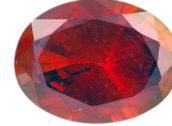

Coated CZ

Aurora Moon

Autumn Moon

Azure Moon

Brandywine Rose

Caramel Blush

Celestial Mald

Celestial Sun

Cizotic Ecstasy

Cognac

Cranberry Essence

Cranberry Ice

Earth's Vista

CZ to Hot Pink

Freedom Blue

Indigo Red

Irish Moss

Irish Rose

Jasmine Mist

Jupiter Envy

Lavender Moon

Libra Blue

Lunar Lavender

Magical Lime

Magical Orange

Mars Moon

Mellow Lime

Mercury Mystic

Mercury Pink

Moon Spell

Moon Glow Orange

Moxie Aquamarine