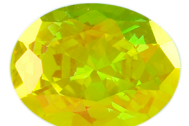

Salsa Flare

Salsa Rouge

Sarray

Saturn Fire

Silver Essence

Solar Rouge

Sparkling Fuchsia

Sunset or Pink

Tavalite Tucson

Thistle Trade

Tiara

Titans Gold

Tropic Mist

White CZ Concave Cut

Yellow CZ to Mercury Mist

Leo Wolleman International Group...
New York...Bangkok...Hong Kong...China