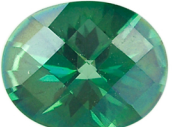

Coated CZ

Aurora Moon

Autumn Moon

Azure Moon

Brandywine Rose

Caramel Blush

Celestial Mald

Celestial Sun

Cizotic Ecstasy

Cognac

Cranberry Essence

Cranberry Ice

Earth's Vista

CZ to Hot Pink

Freedom Blue

Indigo Red

Irish Moss

Irish Rose

Jasmine Mist

Jupiter Envy

Lavender Moon

Libra Blue

Lunar Lavender

Magical Lime

Magical Orange

Mars Moon

Mellow Lime

Mercury Mystic

Mercury Pink

Moon Spell

Moon Glow Orange

Moxie Aquamarine