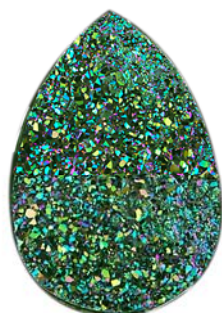

DRUSY COLORS and SHAPES

LEO WOLLEMAN, INC.
Since 1925

*Strawberry Mocca
Oval Shape*

Azelea Pink

*Viva Gold
Cross*

*Pink Valentine
Round*

*Lime Light
Pear Shape*

*Blue Cobalt
Bean Shape*

*Moon Silver
Antique Shape*

*Bronze Beauty
Pear Shape-Faceted*

*Purple Dahlia
Clover Shape*

*Nifty Turquoise
Flower Shape*

*Violet Blush Dark
Marquise Shape*

LEO WOLLEMAN, INC. 45 West 45th Street, New York, NY 10036